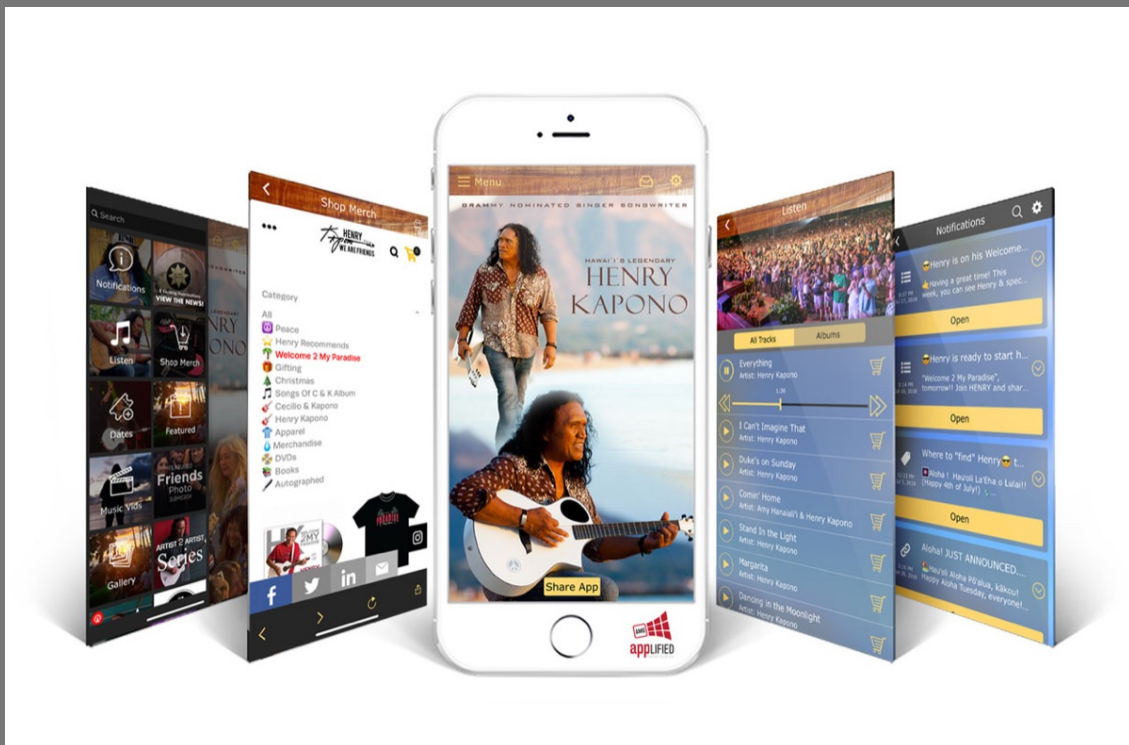

#### Relief From Navigating the Relief Aid

A Quick Reference to Understanding Other Key Resources Likely  
Available to Hawaii’s Music Professionals

[Relief from Navigating the Relief Aid](#)

---

# DONATE

If you would like to support our project with a donation you can do so below. We would love your support. Mahalo!

[DONATE & SUPPORT](#)

Join The Lifetime Party! On My Mobile App...

Stay Connected with Henry on His **Free Mobile App!**