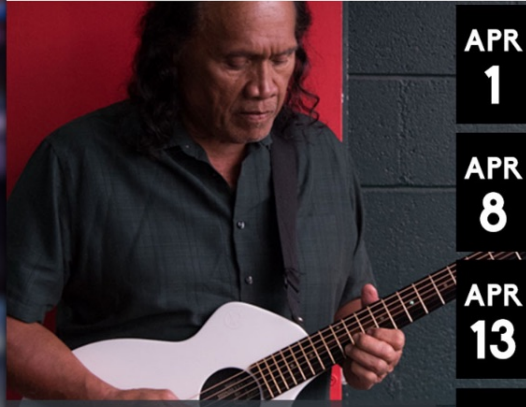

HENRY KAPONO'S
ARTIST 2 ARTIST
CONCERT SERIES

HENRY KAPONO FOUNDATION EDITION

4:30PM DOORS / 6PM SHOWS

LIVESTREAMS AVAILABLE!

TICKETS AT BLUENOTEHAWAII.COM

APR
1

KAPENA

APR
8

LEDWARD KAAPANA

APR
13

MANOA DNA

APR
22

JEFF PETERSON

APR
29

A TRIBUTE TO DON HO