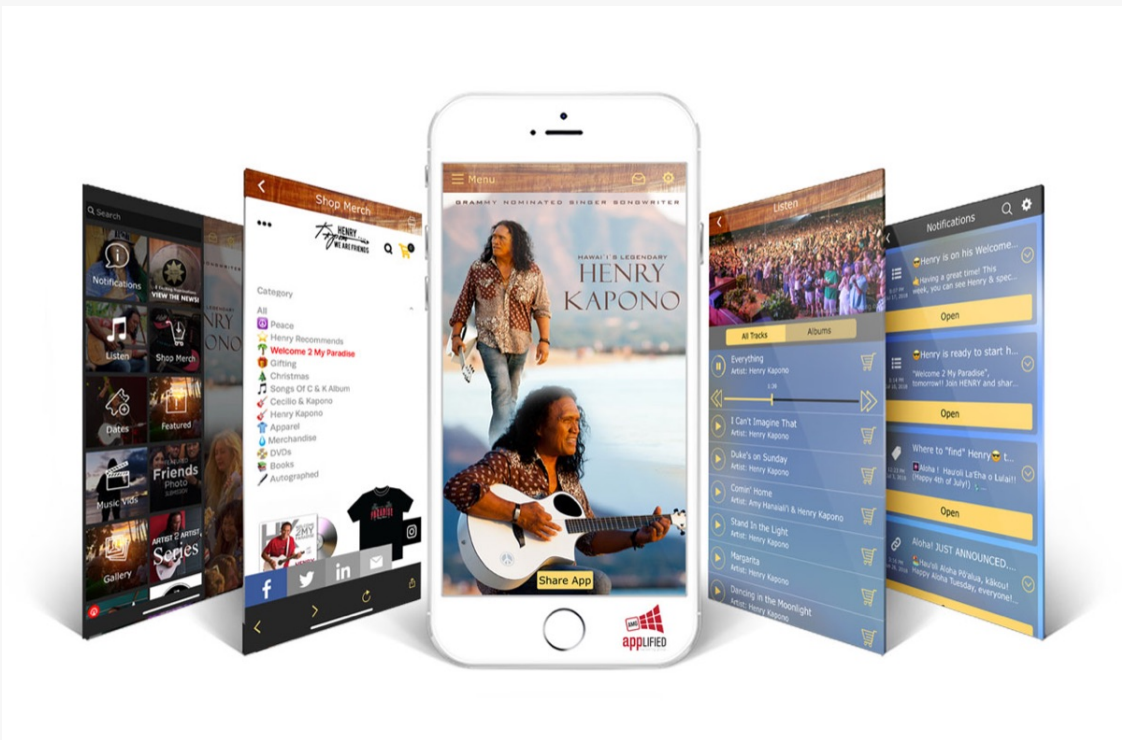

IN PARTNERSHIP WITH THE KAWAKAMI FAMILY

*"Covid19 Basic Essentials Relief for Hawaii's Music Community"*

*Provided \$175,000 in Food Grants to 350 Music Families in Need*

[WWW.HENRYKAPONFOUNDATION.ORG](http://WWW.HENRYKAPONFOUNDATION.ORG)

Have You Visited  
Henry's Website Lately?  
www.HenryKapono.com

A FRESH NEW DESIGN WITH THAT TOUCH OF ALOHA!

Join The Lifetime Party! On My Mobile App...

Stay Connected with Henry on His **Free Mobile App!**